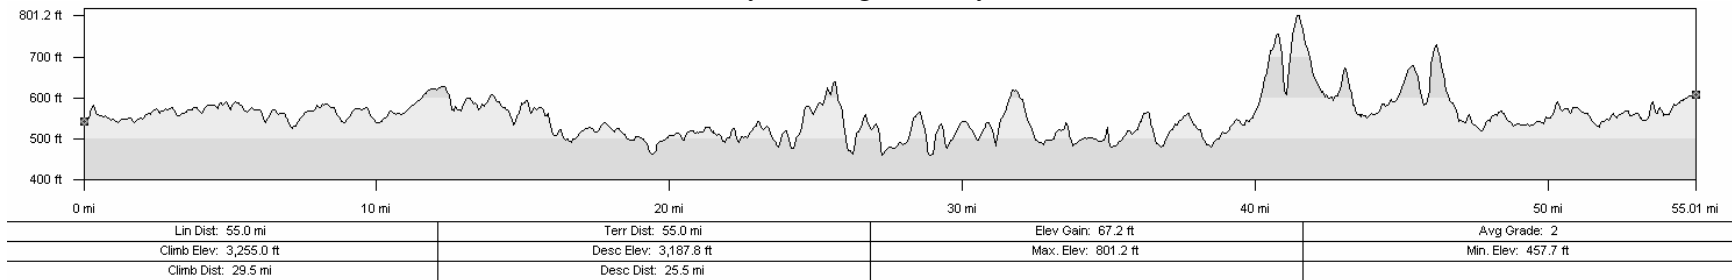

Day 1 – Hugo to Clayton