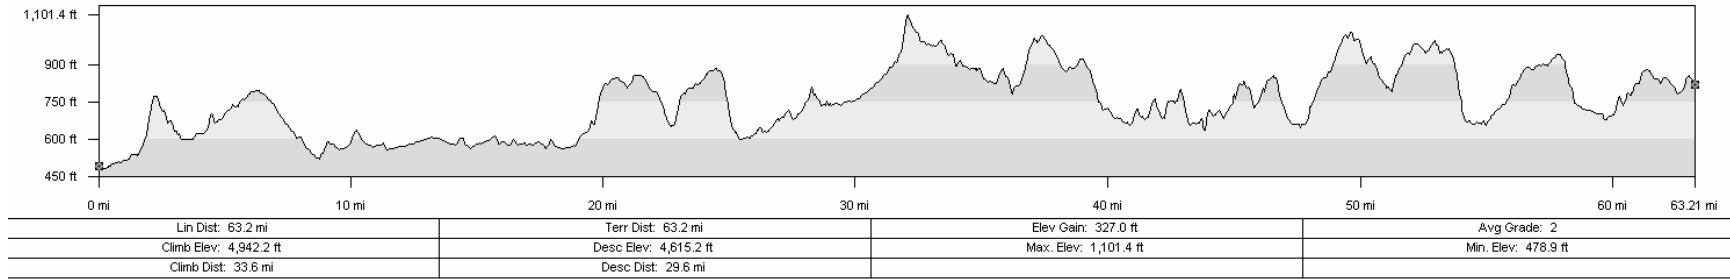

Day 4 – Muldrow to Tahlequah