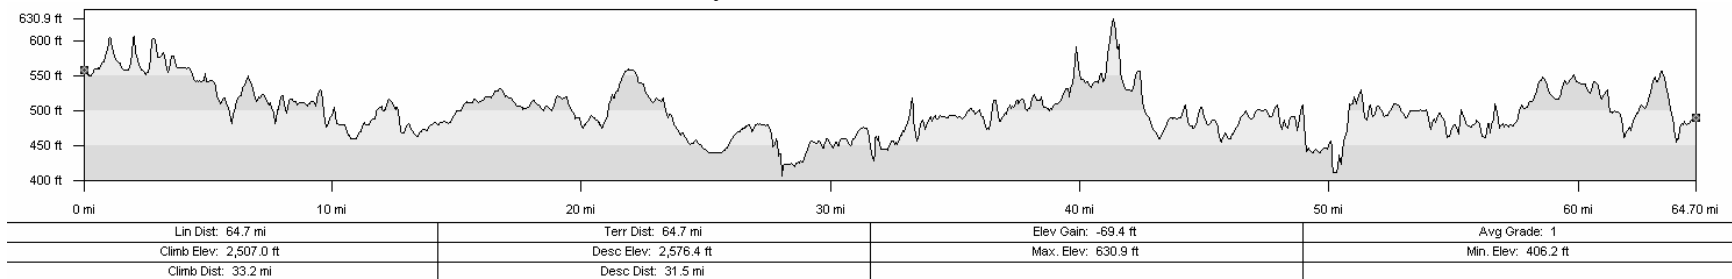

Day 3 – Heavener to Muldrow