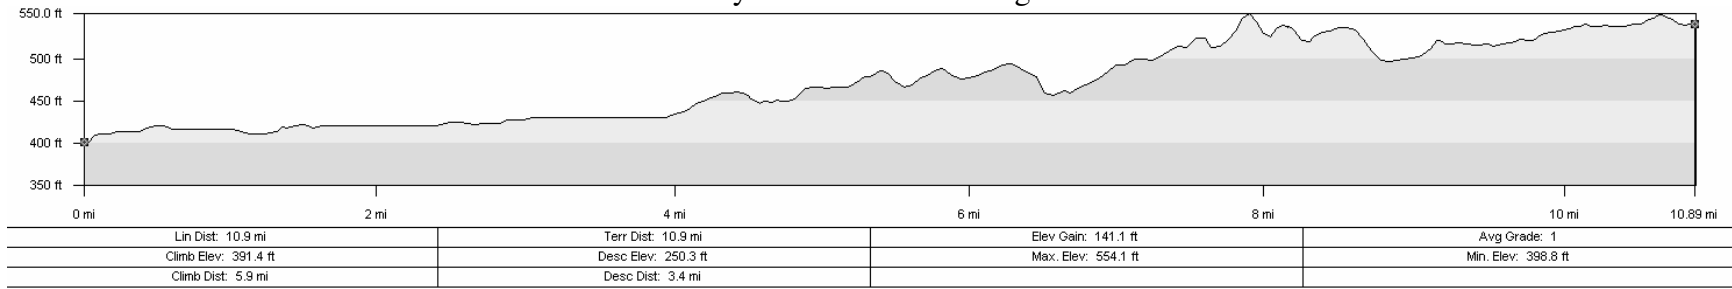

### Day 0 – Red River to Hugo

### Day 7 – Miami to Joplin, MO