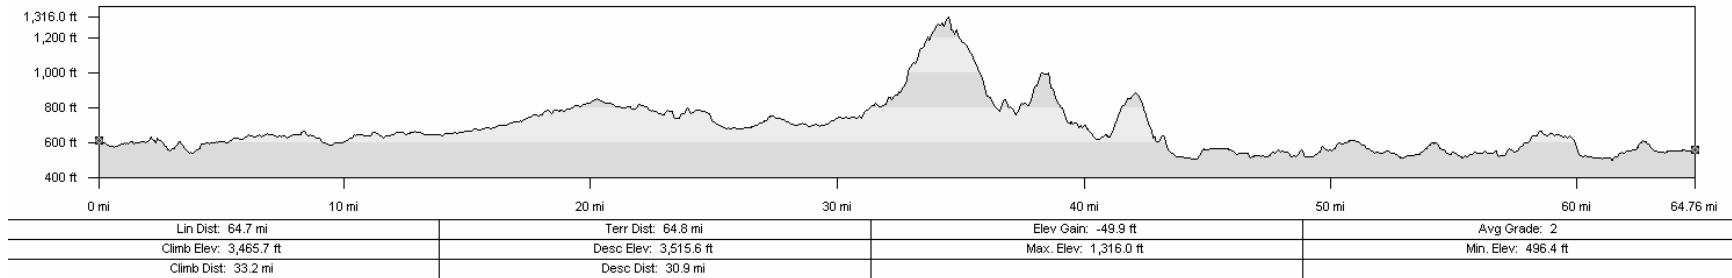

Day 2 – Clayton to Heavener