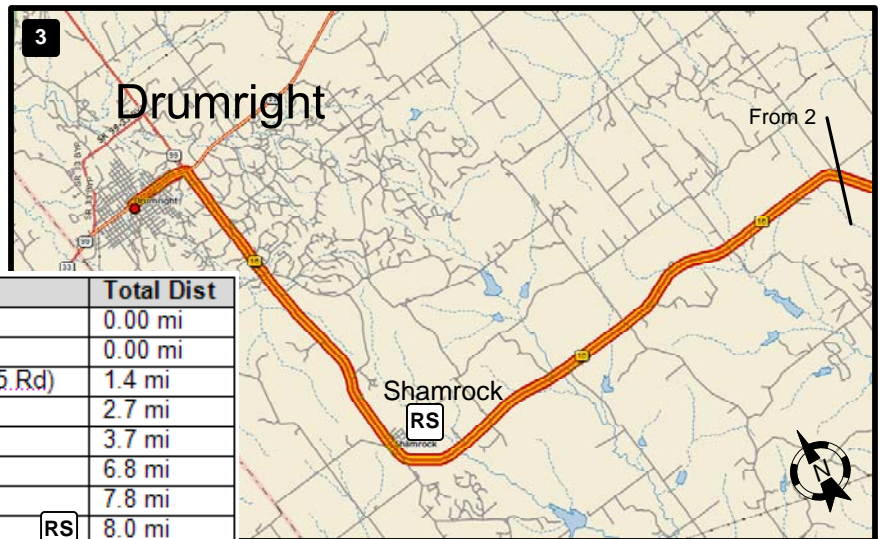

Day 4 – Henryetta to Drumright – 71 Miles

	Campsite
	Lunch Stop
	Rest Stop
	Convenience Store

Turn		Road	Total Dist
Start	at	US 75 Bus & N.B.St	0.00 mi
Go straight (W)	on	US 75 Bus (E.Main St)	0.00 mi
Keep right (W)	on to	Old.Cemetery.Rd (E1085.Rd)	1.4 mi
Turn right (N)	on to	S 194 Rd	2.7 mi
Turn right (N)	on to	Turkey.Pen.Hollow.Rd	3.7 mi
Go straight (N)	on to	N3920.Rd	6.8 mi
Go straight (N)	on to	Wilson.Rd	7.8 mi
		Wilson School	8.0 mi
Turn left (WNW)	on to	SR 56	15.8 mi
		Okmulgee State Park	16.7 mi
Turn right (N)	on to	Dentonville.Rd	22.0 mi
Turn left (WNW)	on to	SR 16	30.4 mi
		Slick, C-Store	39.3 mi
Turn right (N)	on	S.Chestnut.St - Bristow	48.7 mi
Turn left (W)	on	E.7 th .Ave	49.0 mi
Turn right (N)	on	S.Main.St / Route 66	49.3 mi
Turn left (NW)	on	SR 16	50.1 mi
		Shamrock	64.2 mi
Turn left (W)	on to	SR 33 (SR 99 E Broadway.St)	69.3 mi
Finish	at	S.Pennsylvania.Ave, Drumright	71.0 mi